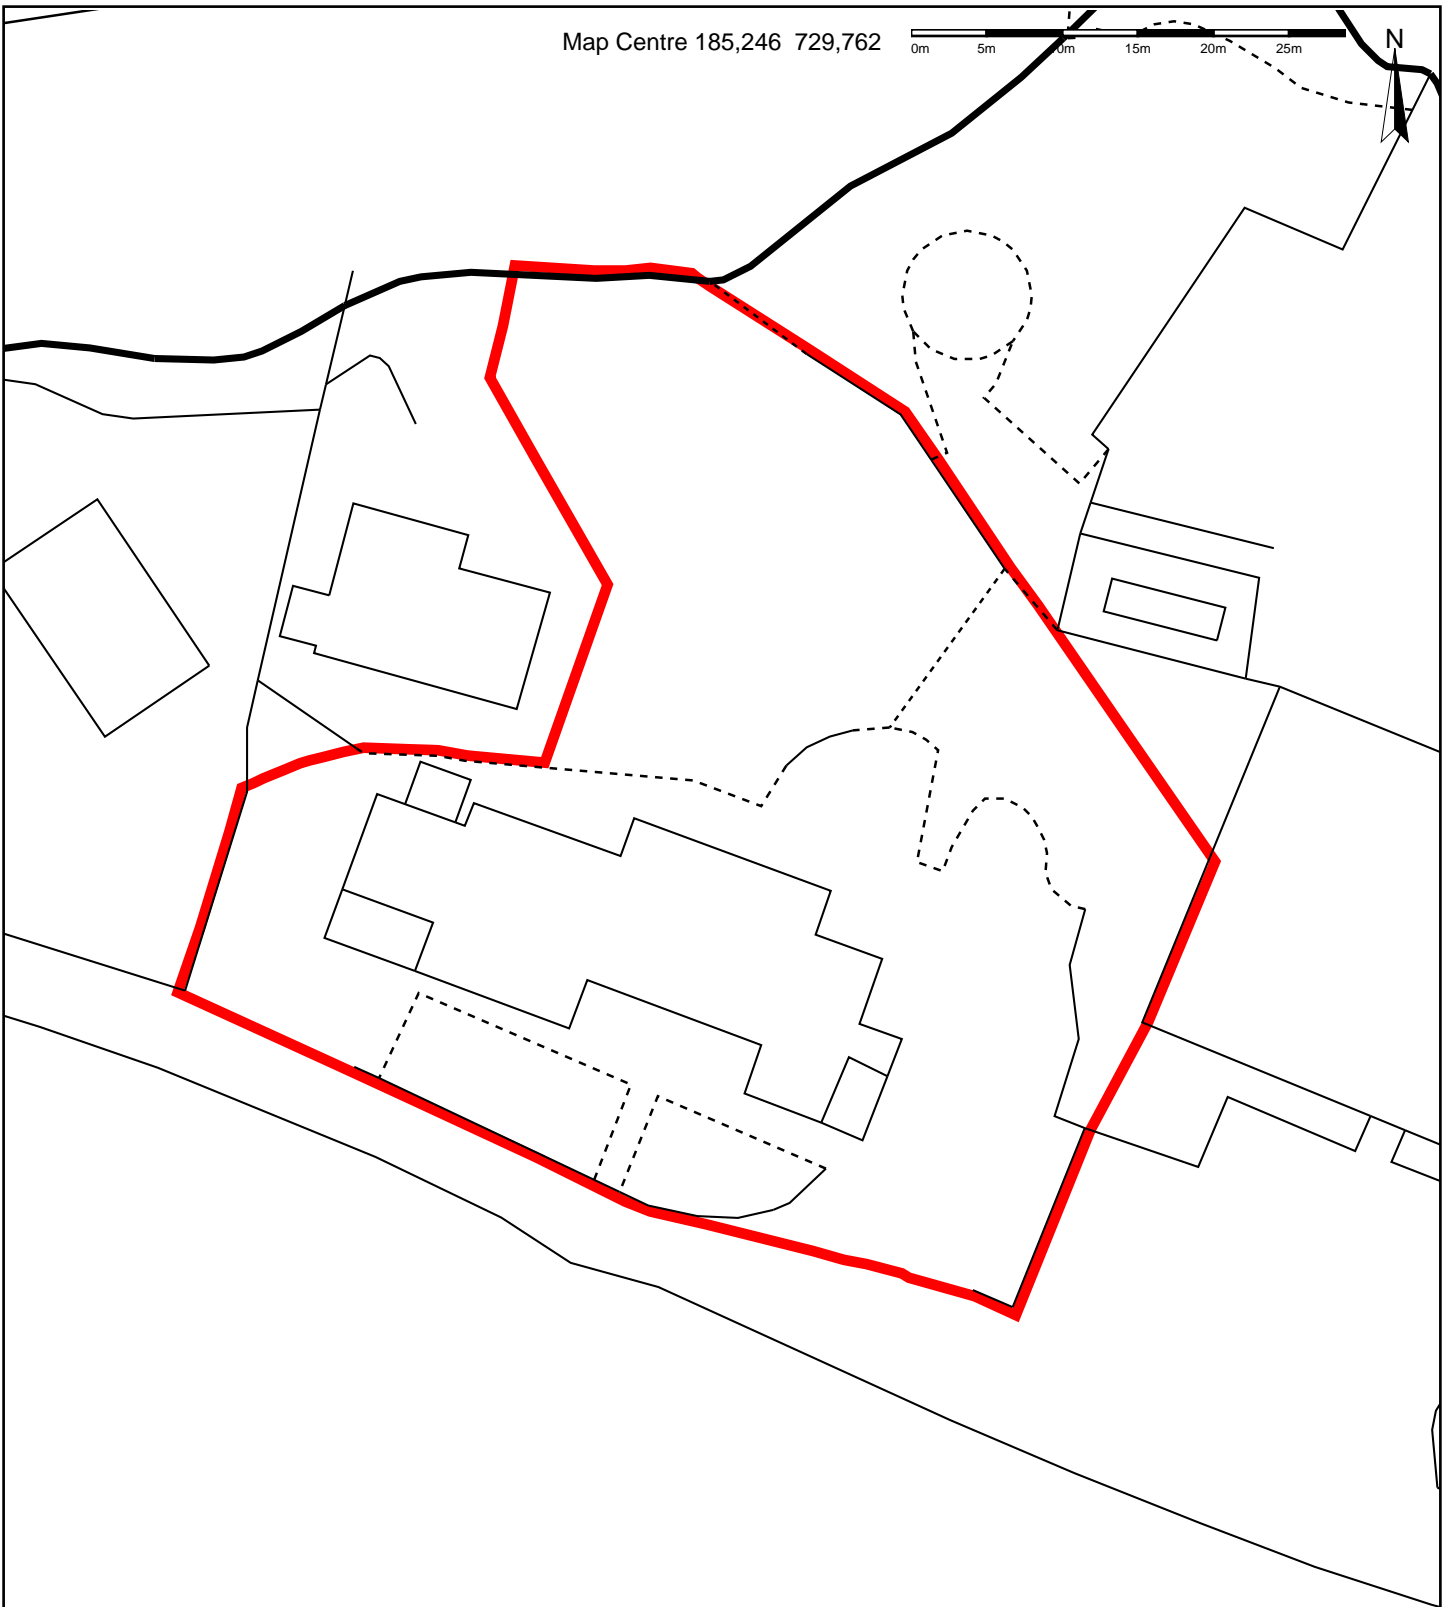

Map Centre 185,246 729,762

Suite 8  
2 Commercial Street, Edinburgh, EH6 6JA

Client:

Project:

Title:

Scale: 1:500 @A4

Date: 20 Jun 23

Drawn By: LC

Dwg no: